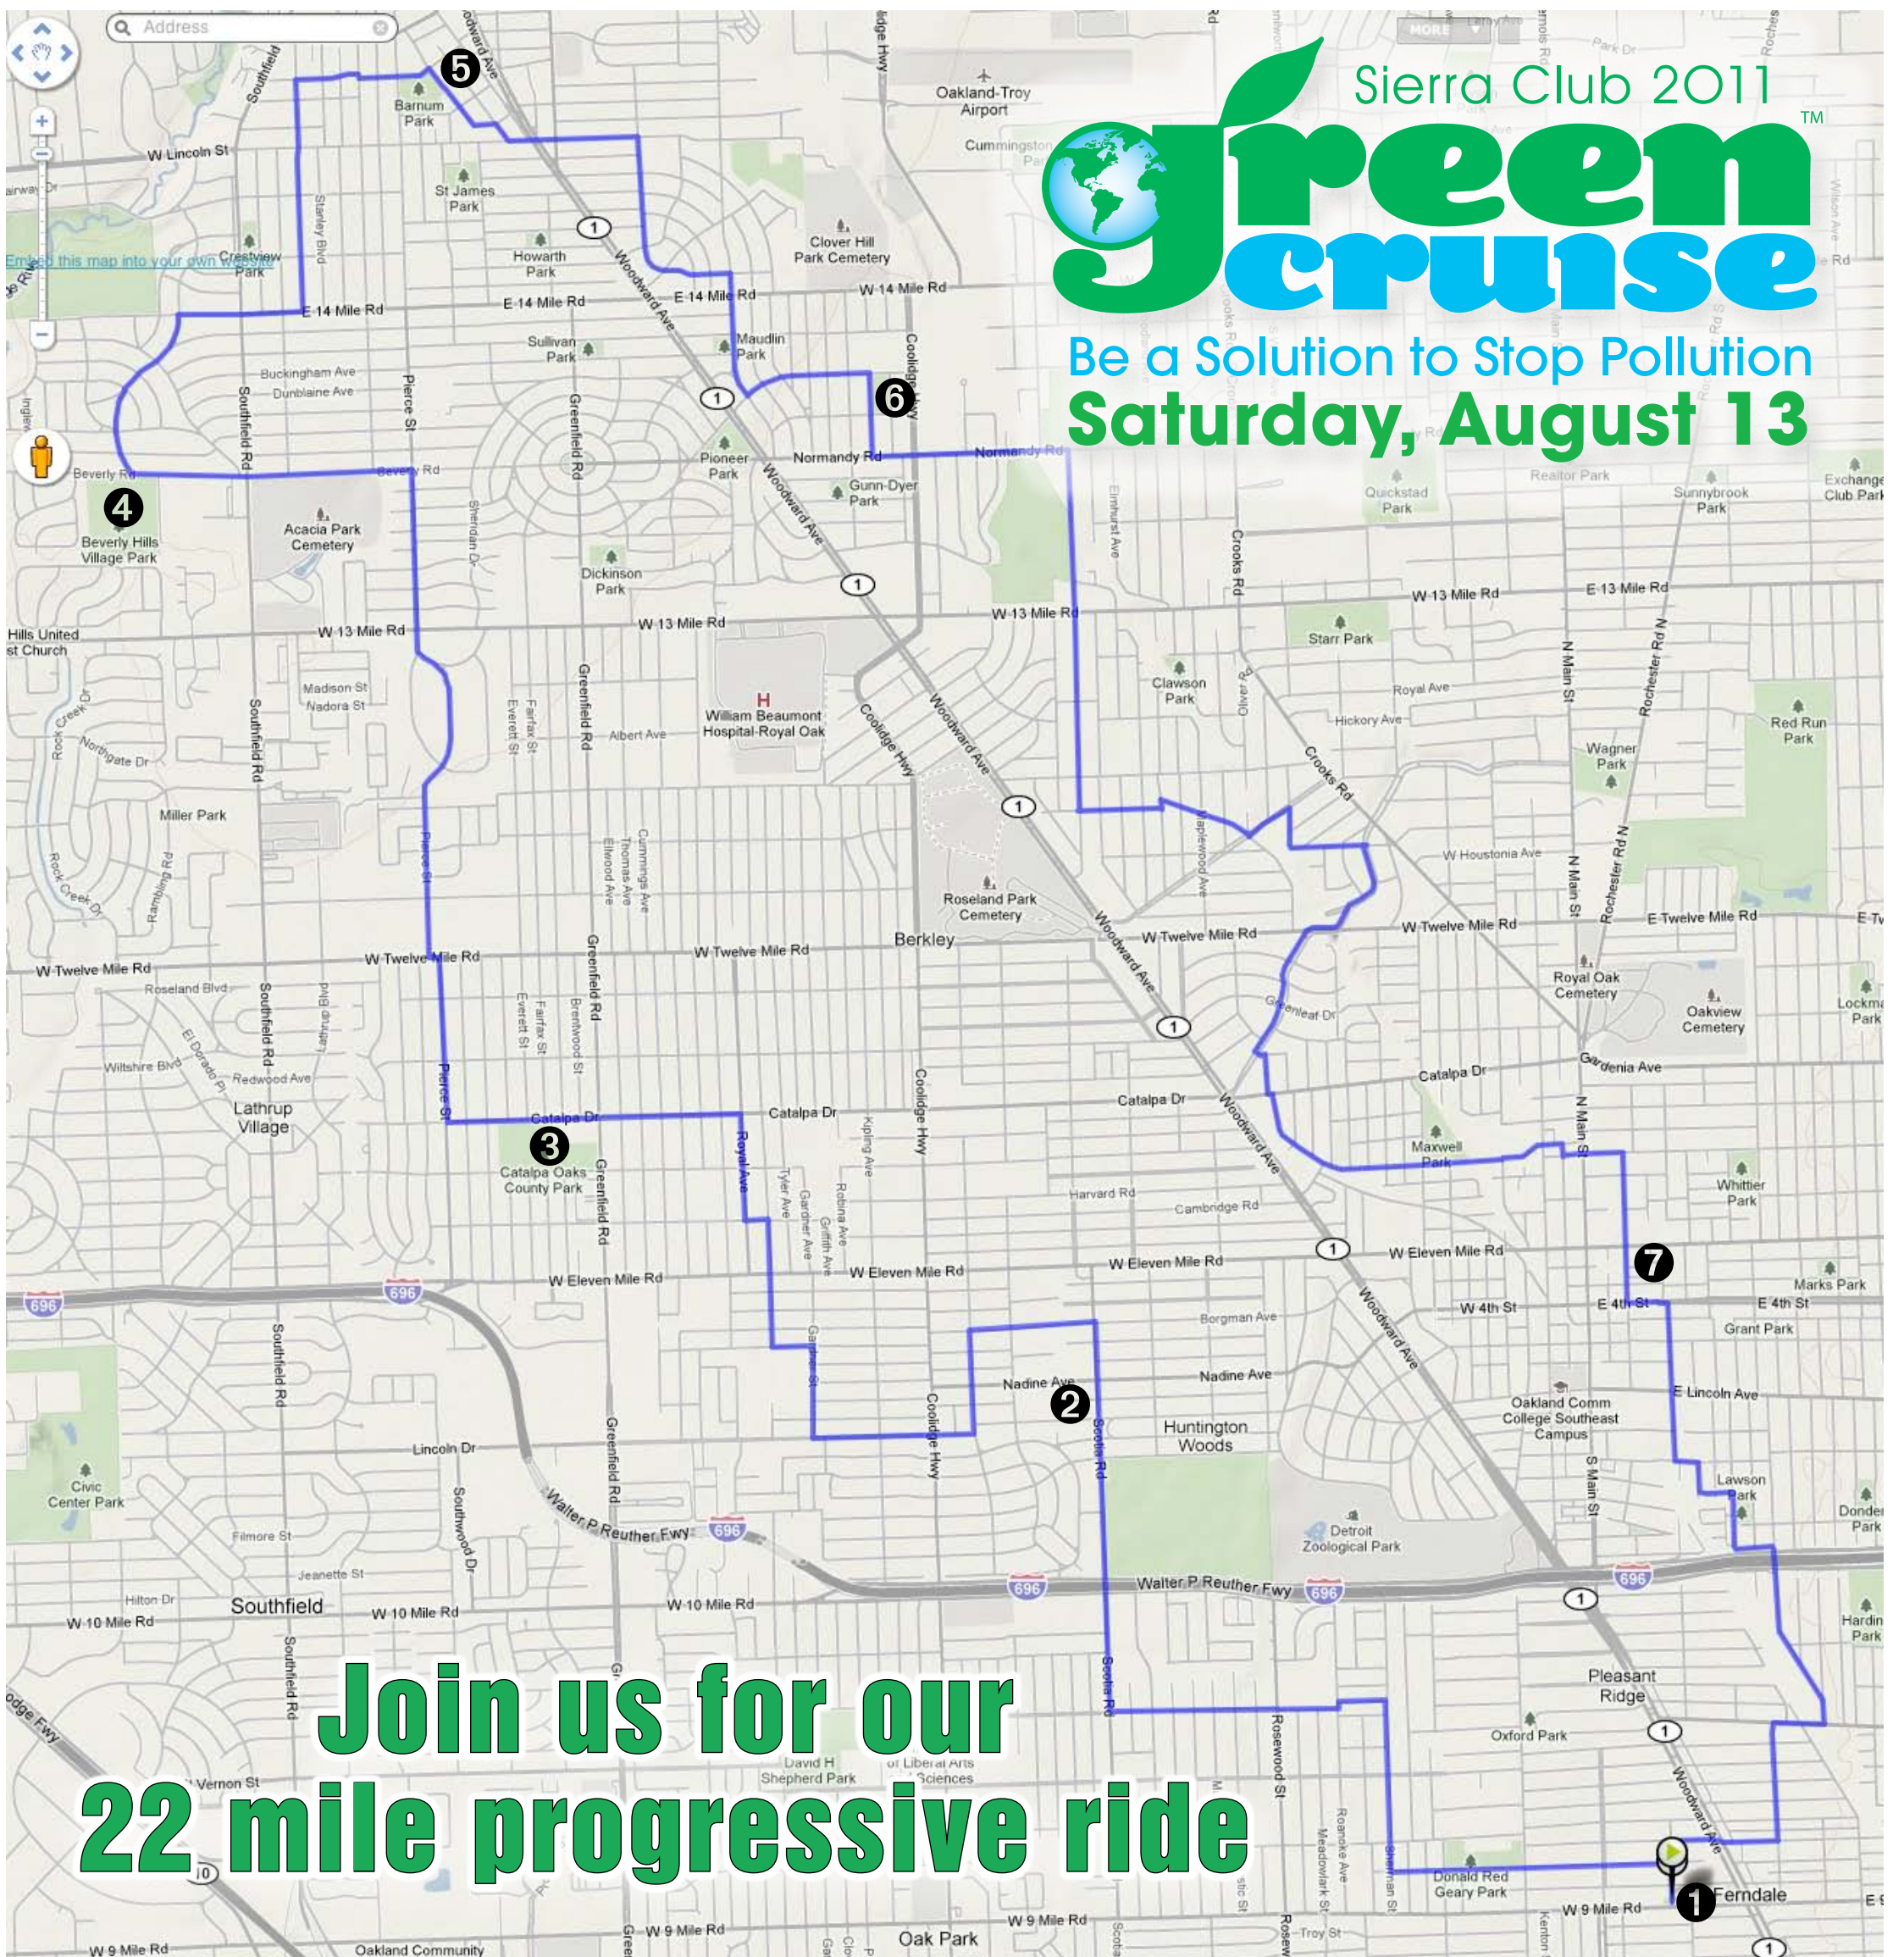

Be a Solution to Stop Pollution
Saturday, August 13

**Join us for our
22 mile progressive ride**

- ❶ 9am the ride starts at the Green Alley, W. of Woodward N. of 9 Mi, Ferndale
- ❷ 9:20am Huntington Woods Recreation Center, Scotia N. of Lincoln
- ❸ 9:40am Catalpa Oaks park, Catalpa W. of Greenfield, Southfield
- ❹ 10am Beverly Hills Village Park, Beverly W. of Southfield, Beverly Hills
- ❺ 10:20am Barnum Park at Pierce and Frank, Birmingham
- ❻ 10:40am Upton Park at Nakota and Manakto, N. of Normandy, Royal Oak
- ❼ 11am Royal Oak Farmers Market, 11 mile at Troy, Royal Oak
- ❽ 11:20am ride ends at the Green Alley

All times are approximate. There will be moderate pace 12—15mph and relaxed pace 10—12mph groups and a sag waggon. Helmets and signed waivers are required, rider's must obey all traffic laws, riders under 12 must be accompanied by an adult. Please download, print sign and bring the waiver to the ride, waivers available at:

www.sierraclub.org/greencruise